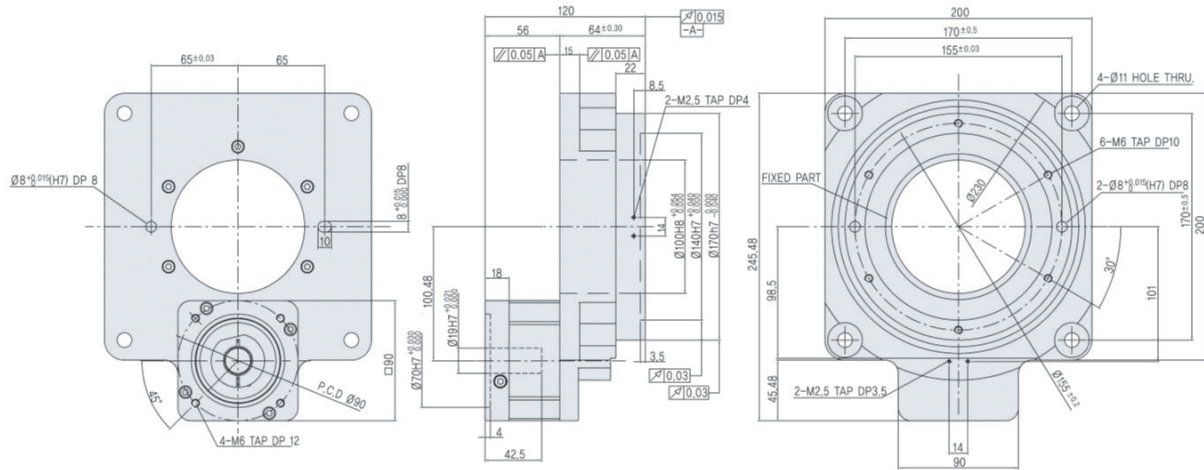

■ Dimensions – SHA 200 (1 Stage, Ratio(i) = 1/10)

■ Dimensions – SHA 200 (1 Stage, Ratio(i) = 1/18)