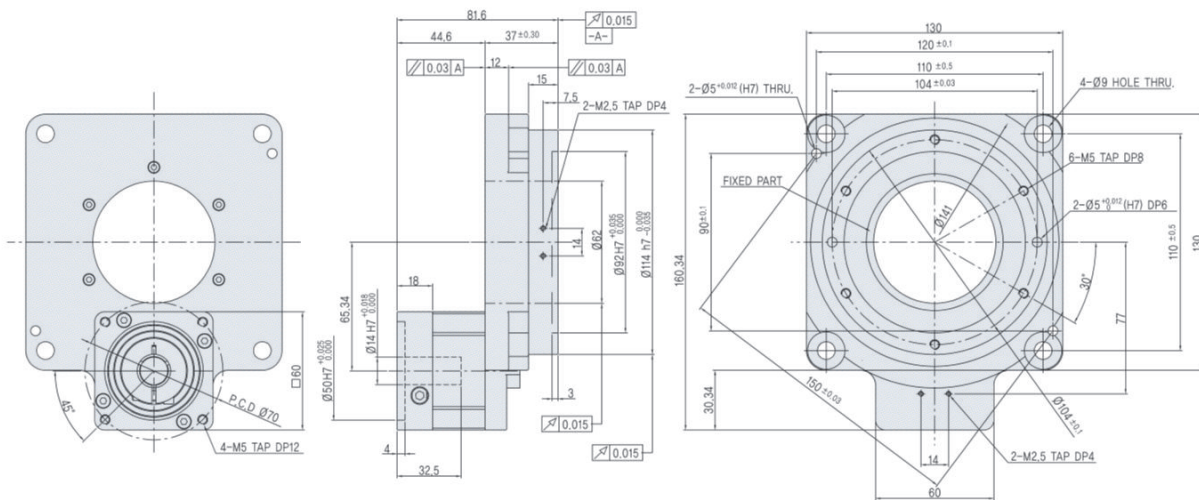

SHA Series

■ Dimensions – SHA 130 (1 Stage, Ratio(i) = 1/10)

■ Dimensions – SHA 130 (1 Stage, Ratio(i) = 1/18)